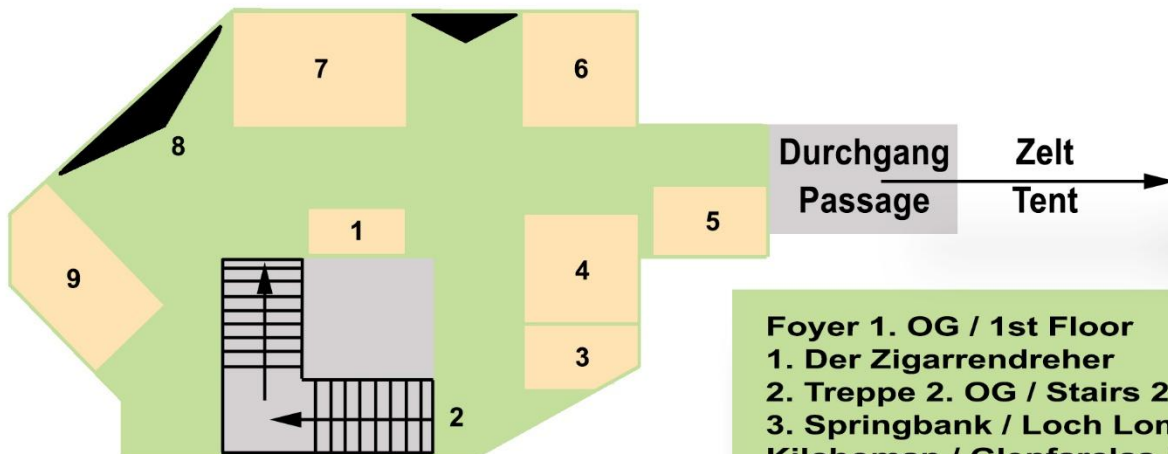

Lageplan / Site plan - The Whisky Fair Limburg 2026

Erdgeschoss / Ground floor

Clubebene / Club level

1. Alfred Prenzlows Writers` Tears
2. Kirsch - The House of Whiskies
3. The Whisky Warehouse No. 8
4. Kirsch - The House of Whiskies
5. Tastingraum I
6. Cask & Bottles
7. The Whisky Cask / Cask Alive!
8. Scotland and Malts

Durchgang / Passage

Foyer ground floor

- 1.1 Eingang / Entrance
- 1.2 Eingang nur mit VVK-Tickets; geöffnet samstags von 11 - 14 Uhr / Entrance only with presale tickets; open Saturdays 11 a.m. - 2 p.m.
2. Westwood Whisky / Birkenhof Brennerei
3. Lady of the Glen
4. Wein & Whiskyshop Maintal
5. Colezionaremania di Tugui Ilie
6. Sierra Madre GmbH

Lageplan / Site plan - The Whisky Fair Limburg 2026

1. OG (Foyer & Zelt) / 1st. Floor (Foyer & Tent)

- Foyer 1. OG / 1st Floor**
1. Der Zigarrendreher
 2. Treppe 2. OG / Stairs 2nd Floor
 3. Springbank / Loch Lomond / Kilchoman / Glenfarclas / Glen Scotia
 4. & 5. Villa Konthor / The Nectar
 6. Saar Whisky
 7. Oldies & Goldies Whisky / Billy's Whisky Barrel
 8. Eingang Große Halle / Entrance Great Hall
 9. The Whisky Fair