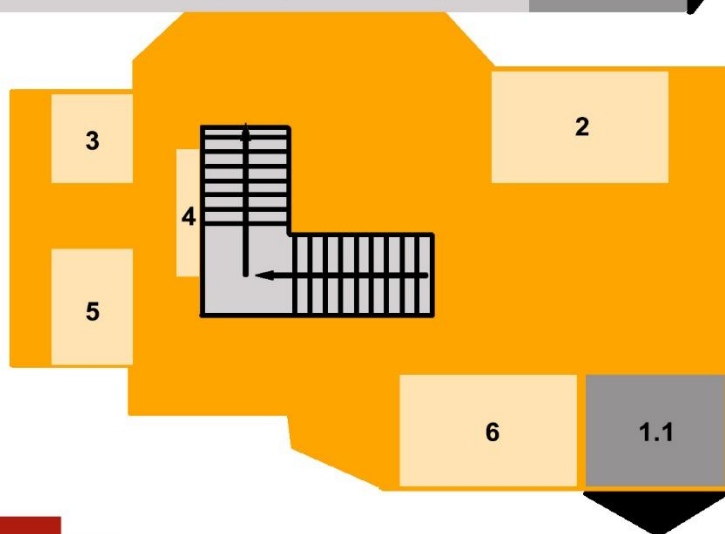

Foyer ground floor

- 1.1 Eingang / Entrance
- 1.2 Eingang nur mit VVK-Tickets; geöffnet samstags von 11 - 14 Uhr / Entrance only with presale tickets; open Saturdays 11 a.m. - 2 p.m.
2. Westwood Whisky / Birkenhof Brennerei
3. Lady of the Glen
4. Wein & Whiskyshop Maintal
5. Colezionaremania di Tugui Ilie
6. Sierra Madre GmbH