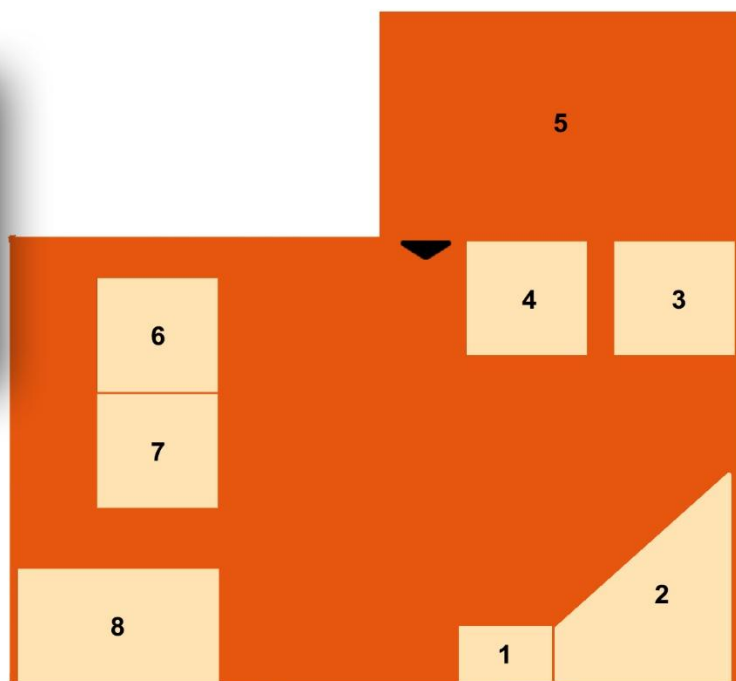

Durchgang / Passage