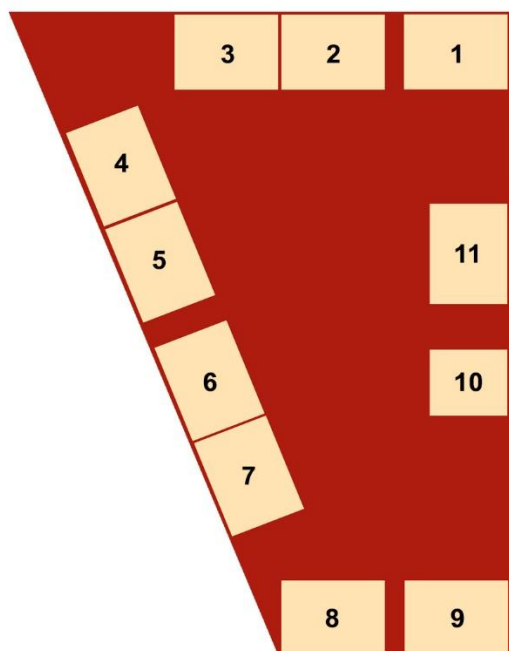

Lageplan / Site plan - The Whisky Fair Limburg 2026

Erdgeschoss / Ground floor

Clubebene / Club level

1. Alfred Prenzlows Writers` Tears
2. Kirsch - The House of Whiskies
3. The Whisky Warehouse No. 8
4. Kirsch - The House of Whiskies
5. Tastingraum I
6. Cask & Bottles
7. The Whisky Cask / Cask Alive!
8. Scotland and Malts

Durchgang / Passage

Foyer ground floor

- 1.1 Eingang / Entrance
- 1.2 Eingang nur mit VVK-Tickets; geöffnet samstags von 11 - 14 Uhr / Entrance only with presale tickets; open Saturdays 11 a.m. - 2 p.m.
2. Westwood Whisky / Birkenhof Brennerei
3. Lady of the Glen
4. Wein & Whiskyshop Maintal
5. Colezionaremania di Tugui Ilie
6. Sierra Madre GmbH

Lageplan / Site plan - The Whisky Fair Limburg 2026

1. OG (Foyer & Zelt) / 1st. Floor (Foyer & Tent)

- Foyer 1. OG / 1st Floor**
1. Der Zigarrendreher
 2. Treppe 2. OG / Stairs 2nd Floor
 3. Springbank / Loch Lomond / Kilchoman / Glenfarclas / Glen Scotia
 4. & 5. Villa Konthor / The Nectar
 6. Saar Whisky
 7. Oldies & Goldies Whisky / Billy's Whisky Barrel
 8. Eingang Große Halle / Entrance Great Hall
 9. The Whisky Fair