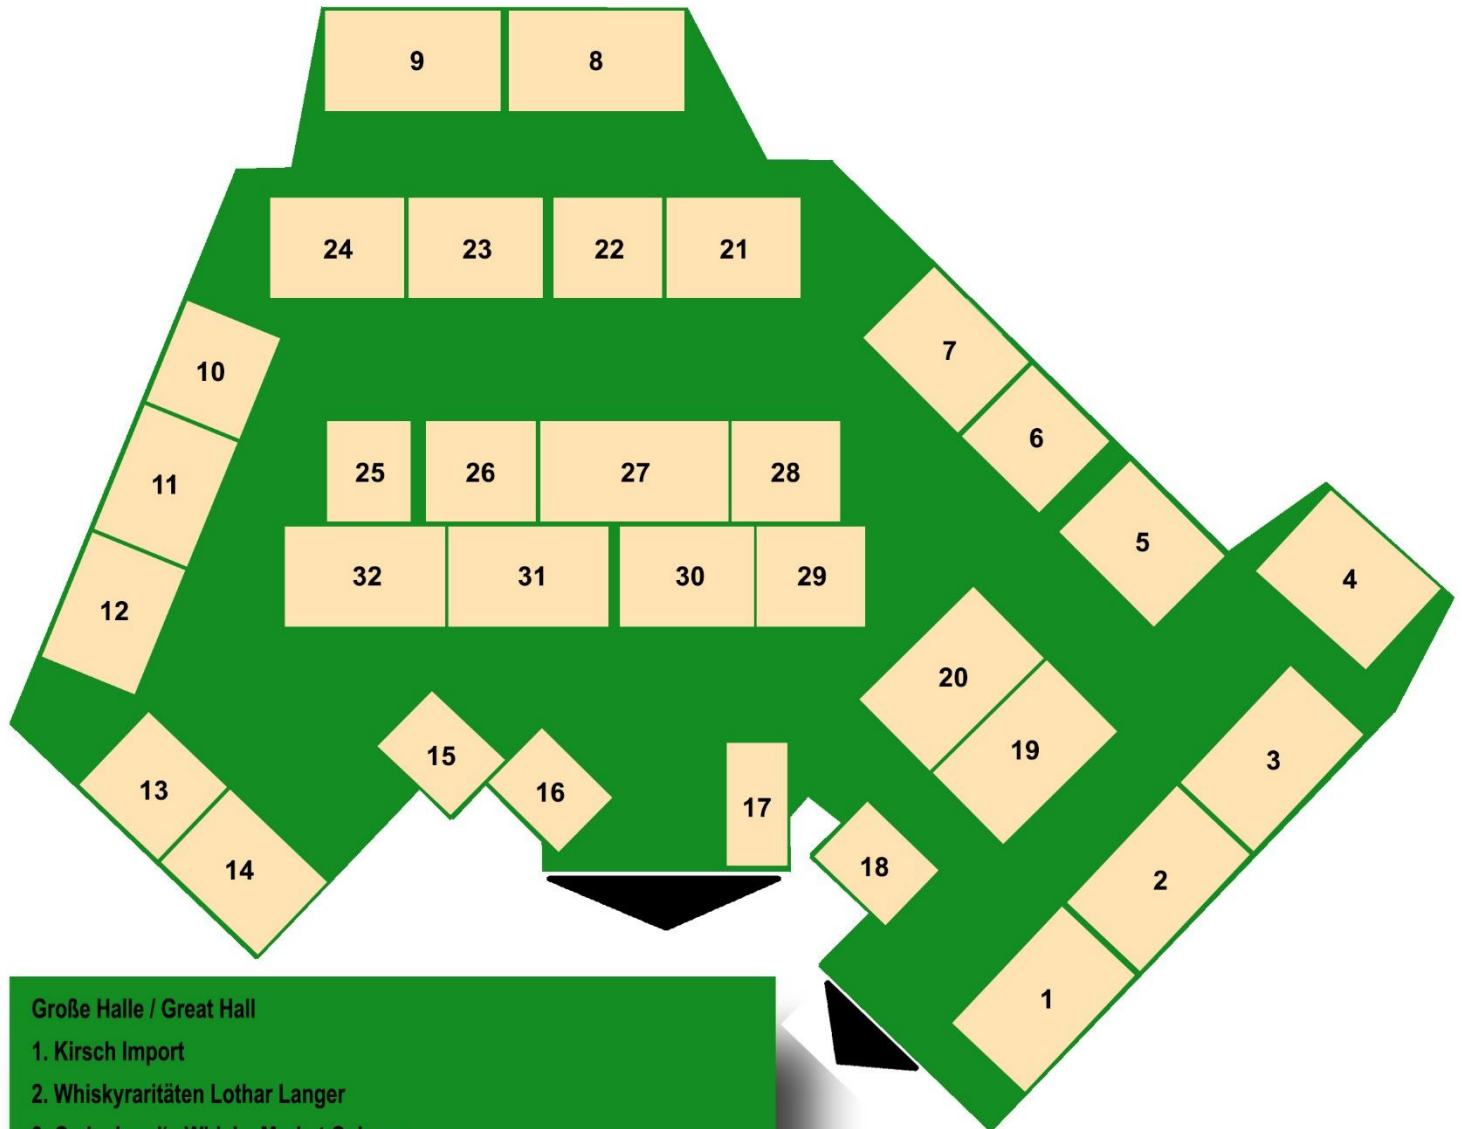

Lageplan / Site plan - The Whisky Fair Limburg 2026

1. OG (Große Halle) / 1st. Floor (Great Hall)

Große Halle / Great Hall

1. Kirsch Import
2. Whiskyraritäten Lothar Langer
3. Cadenhead's Whisky Market Cologne
4. Prineus GmbH / Lindores Abbey / Indri / Chichibu / Fable / Finn Thomson / J.G. Thomson / Single Cask Nation / Rossville Union / David Nicholson / Firkin / Daviess County
5. Whisky Mew & Hideo Yamaoka / Cask Le Sens / Maltbarn
6. Harry's Shop
7. Alambic Classique
8. Sansibar Whisky / High Coast Whisky / Absolutely Nuts Spirits C. Dully Selection / Shinanoya / Acla Selection / North Star Spirits
9. Edradour Distillery / Kirsch - The House of Whiskies
10. Whisky-Doris
11. The Whisky Cask / McNeill's Choice / Cooper's Choice
12. Whiskykeller Hailer / Berry Bros. Rudd
13. Whiskymax / Spirit & Cask Range / Tullibardine / Dun Bheagan / Ileach / Peat Cutter
14. Riegger's Selection / House of McCallum / El Ron del Artesano
15. Dornoch Castle & Distillery / Thompson Brothers / Enrico Gaddoni
16. Dutch Whisky Connection / World-Wide-Whisky
17. Ferrand Deutschland GmbH / Planteray Rum
18. WhiskyJason
19. Getränkewelt Weiser
20. Bremer Spirituosen Contor / Douglas Laing / Kyrö Distillery / Rising Brands GmbH
21. Whisky Chamber / Whisky for Life / Michel Couvreur Whiskies
22. Highlander Inn / Chichibu Distillery
23. Rolf Kasper Spirituosen / Adelphi
24. Milano Whisky Festival s.r.l.
25. Whiskydestillerie „Blaue Maus“
26. Rum Company
27. Malts of Scotland / The Westfalian
28. Whisky Spirits
29. Jack Wiebers Whisky World
30. Bestwhisky / British Imports Sondheim / First Editions / Preston's
31. Alba Import / Bladnoch / Wolfburn / Kingsbarns
32. Feinkost Reifferscheid, Wein & Whisky / Ralf Hauer Distillery Romantic Rhine Collection