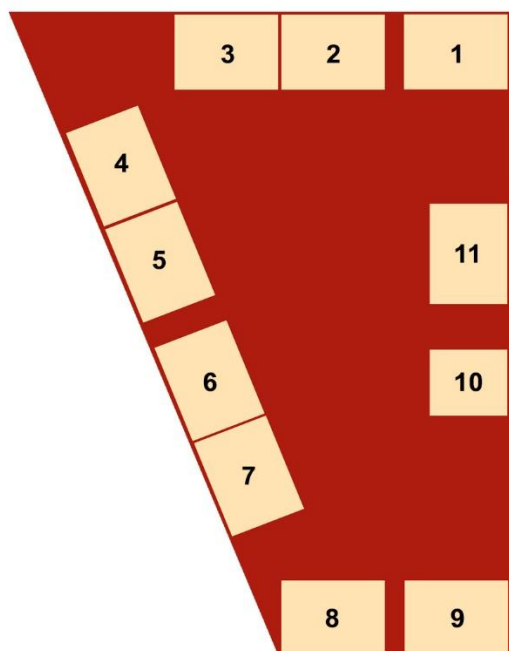

Lageplan / Site plan - The Whisky Fair Limburg 2026

Erdgeschoss / Ground floor

Clubebene / Club level

1. Alfred Prenzlows Writers` Tears
2. Kirsch - The House of Whiskies
3. The Whisky Warehouse No. 8
4. Kirsch - The House of Whiskies
5. Tastingraum I
6. Cask & Bottles
7. The Whisky Cask / Cask Alive!
8. Scotland and Malts

Foyer ground floor

- 1.1 Eingang / Entrance
- 1.2 Eingang nur mit VVK-Tickets; geöffnet samstags von 11 - 14 Uhr / Entrance only with presale tickets; open Saturdays 11 a.m. - 2 p.m.
2. Westwood Whisky / Birkenhof Brennerei
3. Lady of the Glen
4. Wein & Whiskyshop Maintal
5. Colezionaremania di Tugui Ilie
6. Sierra Madre GmbH

Lageplan / Site plan - The Whisky Fair Limburg 2026

1. OG (Foyer & Zelt) / 1st. Floor (Foyer & Tent)

- Foyer 1. OG / 1st Floor**
1. Der Zigarrendreher
 2. Treppe 2. OG / Stairs 2nd Floor
 3. Springbank / Loch Lomond / Kilchoman / Glenfarclas / Glen Scotia
 4. & 5. Villa Konthor / The Nectar
 6. Saar Whisky
 7. Oldies & Goldies Whisky / Billy's Whisky Barrel
 8. Eingang Große Halle / Entrance Great Hall
 9. The Whisky Fair

Lageplan / Site plan - The Whisky Fair Limburg 2026

2. Obergeschoss / 2nd Floor

Special thanks to our supporters:

**STAATL.
FÄCHINGEN**

rastal

Das Wasser. Seit 1742.