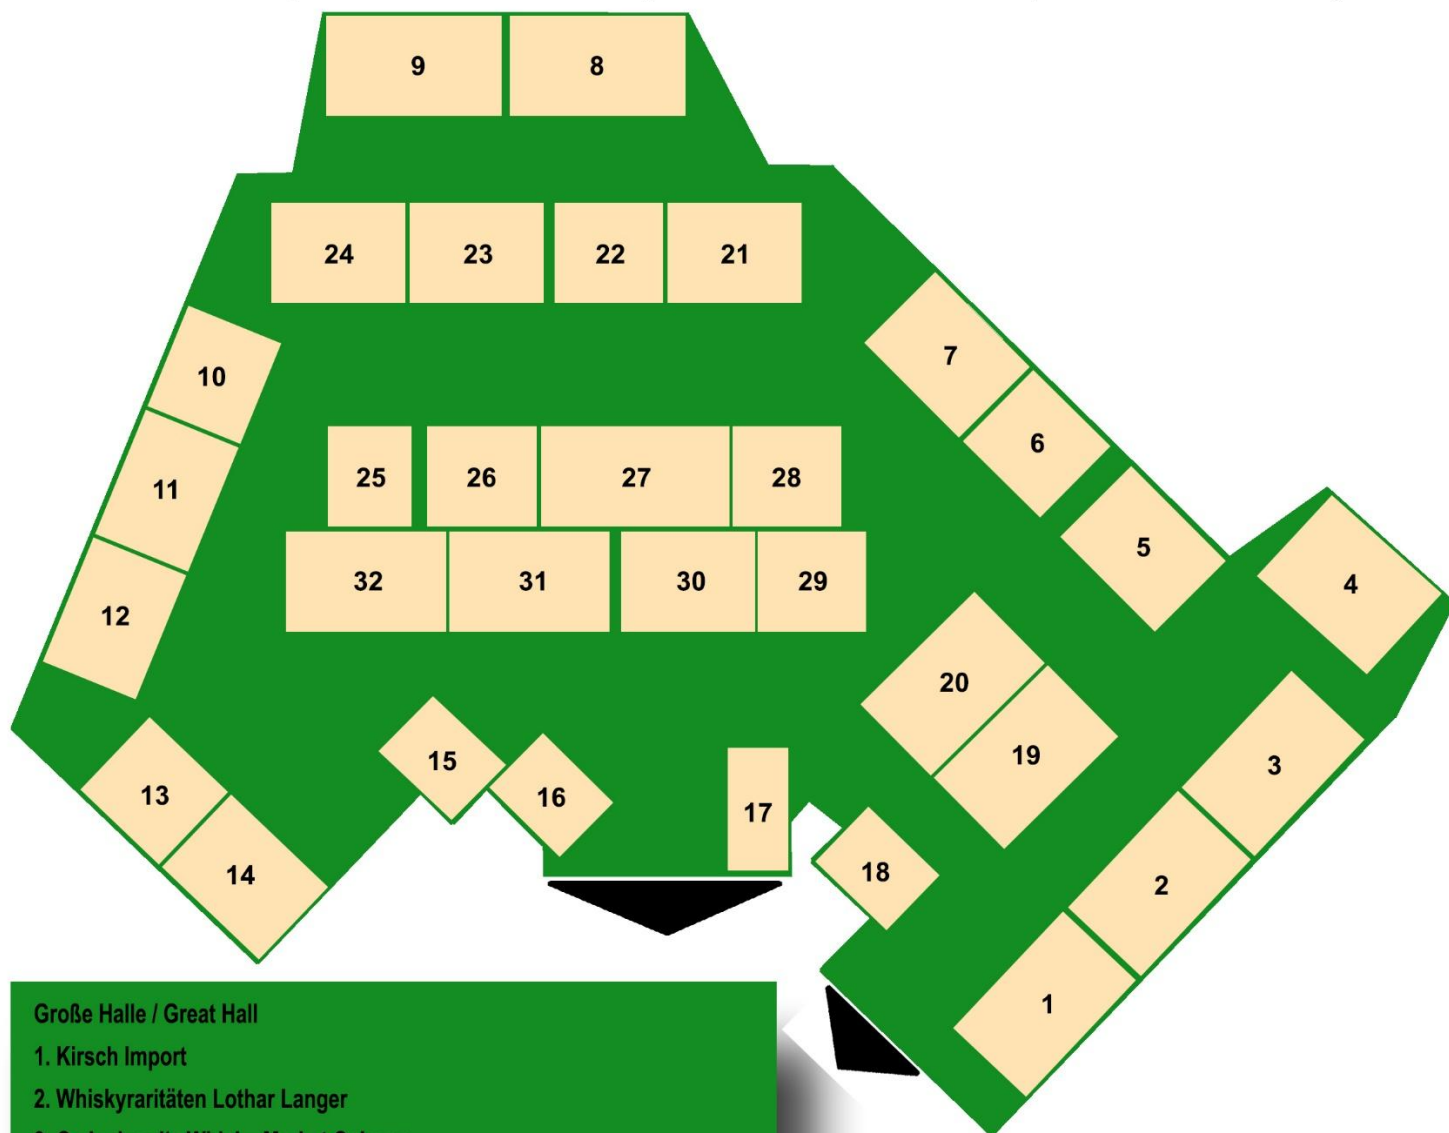

Lageplan / Site plan - The Whisky Fair Limburg 2026

1. OG (Große Halle) / 1st. Floor (Great Hall)

Große Halle / Great Hall

1. Kirsch Import
2. Whiskyraritäten Lothar Langer
3. Cadenhead's Whisky Market Cologne
4. Prineus GmbH / Lindores Abbey / Indri / Chichibu / Fable / Finn Thomson / J.G. Thomson / Single Cask Nation / Orma / Rossville Union / David Nicholson / Firkin / Daviess County
5. Whisky Mew & Hideo Yamaoka / Cask Le Sens / Maltbarn
6. Harry's Shop
7. Alambic Classique
8. Sansibar Whisky / High Coast Whisky / C. Dully Selection / Shinanoya / Uncharted Whisky / North Star Spirits / Absolutely Nuts Spirits
9. Edradour Distillery / Kirsch - The House of Whiskies
10. Whisky-Doris
11. The Whisky Cask / McNeill's Choice / Cooper's Choice
12. Whiskykeller Hailer / Berry Bros. Rudd
13. Whiskymax / Spirit & Cask Range / Tullibardine / Dun Bheagan / Ileach / Peat Cutter
14. Riegger's Selection / House of McCallum / El Ron del Artesano
15. Dornoch Castle & Distillery / Thompson Brothers / Enrico Gaddoni
16. Dutch Whisky Connection / World-Wide-Whisky
17. Ferrand Deutschland GmbH / Planteray Rum
18. WhiskyJason
19. Getränkewelt Weiser
20. Bremer Spirituosen Contor / Douglas Laing / Kyrö Distillery / Rising Brands GmbH
21. Whisky Chamber / Whisky for Life / Michel Couvreur Whiskies
22. Highlander Inn / Chichibu Distillery
23. Rolf Kasper Spirituosen / Adelphi
24. Milano Whisky Festival s.r.l.
25. Whiskydestillerie „Blaue Maus“
26. Rum Company
27. Malts of Scotland / The Westfalian
28. Whisky Spirits
29. Jack Wiebers Whisky World
30. Bestwhisky / British Imports Sondheim / First Editions / Preston's
31. Alba Import / Bladnoch / Wolfburn / Kingsbarns
32. Feinkost Reifferscheid, Wein & Whisky / Ralf Hauer Distillery Romantic Rhine Collection