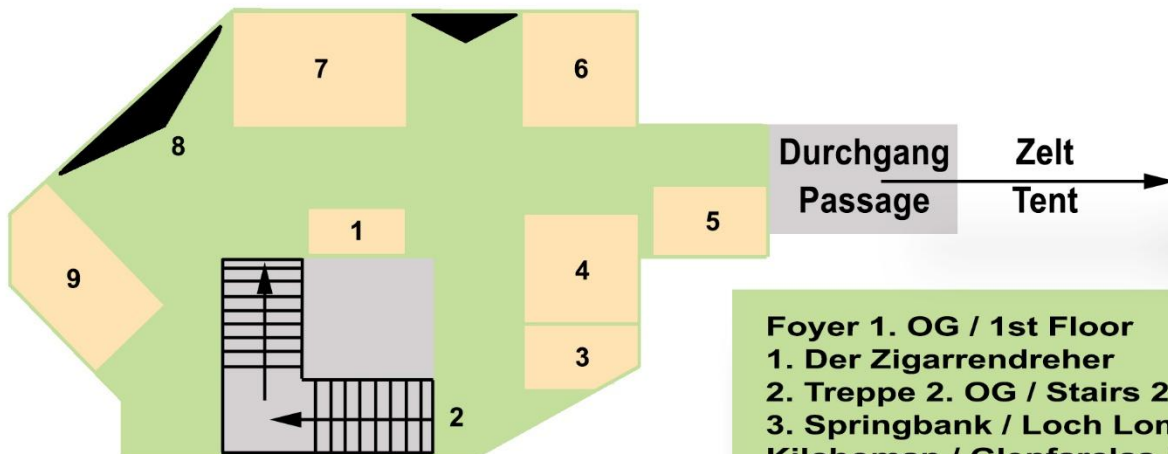

Lageplan / Site plan - The Whisky Fair Limburg 2026

Erdgeschoss / Ground floor

Clubebene / Club level

1. Alfred Prenzlows Writers` Tears
2. Kirsch - The House of Whiskies
3. The Whisky Warehouse No. 8
4. Kirsch - The House of Whiskies
5. Tastingraum I
6. Cask & Bottles
7. The Whisky Cask / Cask Alive!
8. Scotland and Malts

Foyer ground floor

- 1.1 Eingang / Entrance
- 1.2 Eingang nur mit VVK-Tickets; geöffnet samstags von 11 - 14 Uhr / Entrance only with presale tickets; open Saturdays 11 a.m. - 2 p.m.
2. Westwood Whisky / Birkenhof Brennerei
3. Lady of the Glen
4. Wein & Whiskyshop Maintal
5. Colezionaremania di Tugui Ilie
6. Sierra Madre GmbH

Lageplan / Site plan - The Whisky Fair Limburg 2026

1. OG (Foyer & Zelt) / 1st. Floor (Foyer & Tent)

- Foyer 1. OG / 1st Floor**
1. Der Zigarrendreher
 2. Treppe 2. OG / Stairs 2nd Floor
 3. Springbank / Loch Lomond / Kilchoman / Glenfarclas / Glen Scotia
 4. & 5. Villa Konthor / The Nectar
 6. Saar Whisky
 7. Oldies & Goldies Whisky / Billy's Whisky Barrel
 8. Eingang Große Halle / Entrance Great Hall
 9. The Whisky Fair