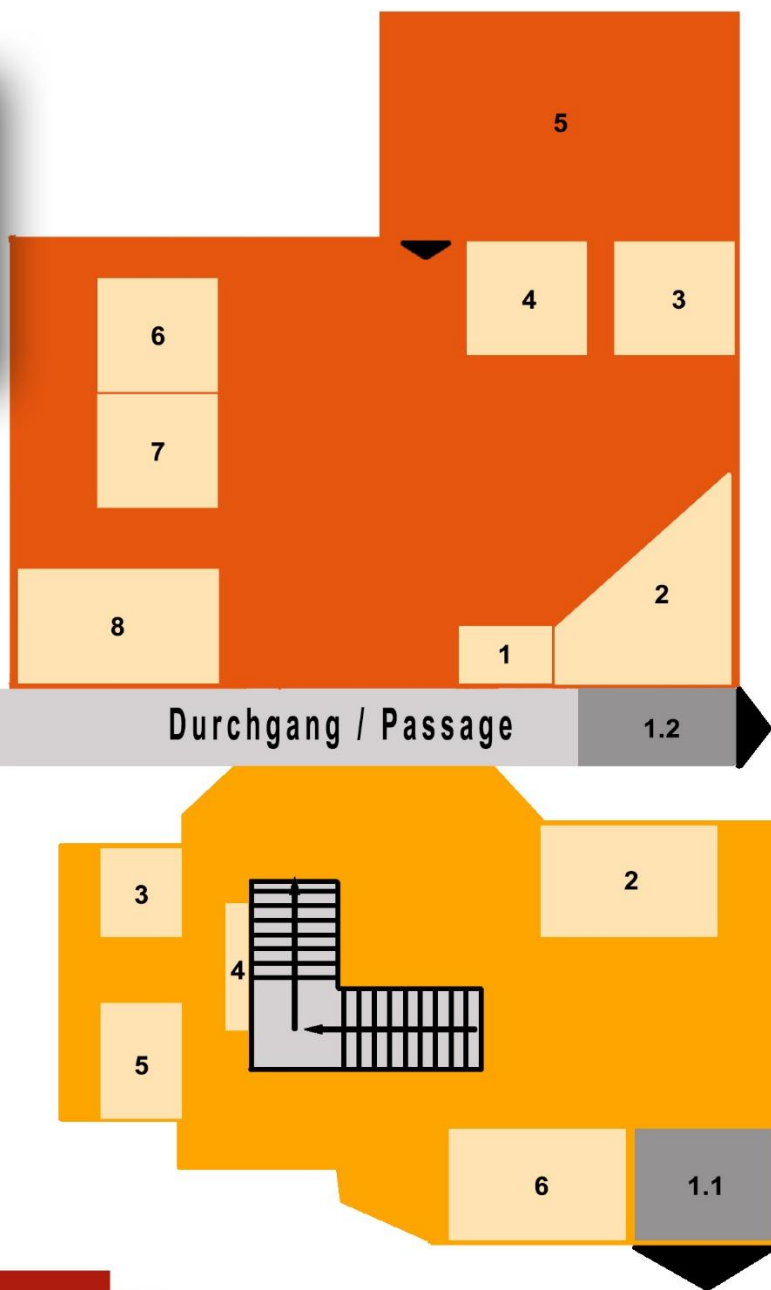

Lageplan / Site plan - The Whisky Fair Limburg 2026

Erdgeschoss / Ground floor

Clubebene / Club level

1. Alfred Prenzlows Writers` Tears
2. Kirsch - The House of Whiskies
3. The Whisky Warehouse No. 8
4. Kirsch - The House of Whiskies
5. Tastingraum I
6. Cask & Bottles
7. The Whisky Cask / Cask Alive!
8. Scotland and Malts

Foyer ground floor

- 1.1 Eingang / Entrance
- 1.2 Eingang nur mit VVK-Tickets; geöffnet samstags von 11 - 14 Uhr / Entrance only with presale tickets; open Saturdays 11 a.m. - 2 p.m.
2. Westwood Whisky / Birkenhof Brennerei
3. Lady of the Glen
4. Wein & Whiskyshop Maintal
5. Colezionaremania di Tugui Ilie
6. Sierra Madre GmbH

Lageplan / Site plan - The Whisky Fair Limburg 2026

1. OG (Foyer & Zelt) / 1st. Floor (Foyer & Tent)

- Foyer 1. OG / 1st Floor**
1. Der Zigarrendreher
 2. Treppe 2. OG / Stairs 2nd Floor
 3. Springbank / Loch Lomond / Kilchoman / Glenfarclas / Glen Scotia
 4. & 5. Villa Konthor / The Nectar
 6. Saar Whisky
 7. Oldies & Goldies Whisky / Billy's Whisky Barrel
 8. Eingang Große Halle / Entrance Great Hall
 9. The Whisky Fair

Lageplan / Site plan - The Whisky Fair Limburg 2026

2. Obergeschoss / 2nd Floor

Special thanks to our supporters:

**STAATL.
FÄCHINGEN**

rastal

Das Wasser. Seit 1742.