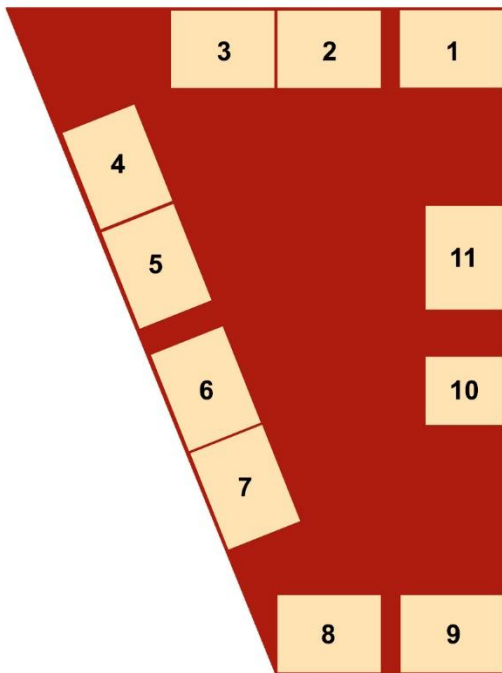

Lageplan / Site plan - The Whisky Fair Limburg 2025

Erdgeschoss / Ground floor

Clubebene / Club level

1. Alfred Prenzlows Writers` Tears
2. Kirsch - The House of Whiskies
3. The Whisky Warehouse No. 8
4. Kirsch - The House of Whiskies
5. Tastingraum I
6. Cask & Bottles
7. The Whisky Cask / Whisky`n`More
8. Scotland and Malts

Durchgang / Passage

1.2

Foyer ground floor

- 1.1 Eingang / Entrance
- 1.2 Eingang nur mit VVK-Tickets; geöffnet samstags von 11 - 14 Uhr / Entrance only with presale tickets; open Saturdays 11 a.m. - 2 p.m.
2. Westwood Whisky / Birkenhof Bennerei
3. Lady of the Glen
4. Wein & Whiskyshop Maintal
5. Colezionaremania di Tugui Ilie
6. Sierra Madre GmbH

Lageplan / Site plan - The Whisky Fair Limburg 2025

1. OG (Foyer & Zelt) / 1st. Floor (Foyer & Tent)

- Foyer 1. OG / 1st Floor**
1. Der Zigarrendreher
 2. Treppe 2. OG / Stairs 2nd Floor
 3. Springbank / Loch Lomond / Kilchoman / Glenfarclas / Glen Scotia
 4. & 5. Villa Konthor / The Nectar
 6. Saar Whisky
 7. Kammer Kirsch / Tomatin / Benriach / Glenglassaugh / Glendronach / Arran
 8. Eingang Große Halle / Entrance Great Hall
 9. The Whisky Fair

Lageplan / Site plan - The Whisky Fair Limburg 2025

2. Obergeschoss / 2nd Floor

- Blauer Saal / Blue Hall**
1. Brühler Whiskyhaus / A Dream of Scotland
 2. Spahns Scotch Warehouse
 3. Gastrobereich Georgs
 4. Chocolatier Andreas K. Vogel
 5. Liquid Treasures / Whiskybroker
 6. Rudder Ltd. Japan
 7. Perola GmbH - Fine Spirits
 8. EMILL / Scheibel Whisky Mühle
 9. Irish Whiskeys
 10. Whisky Arts