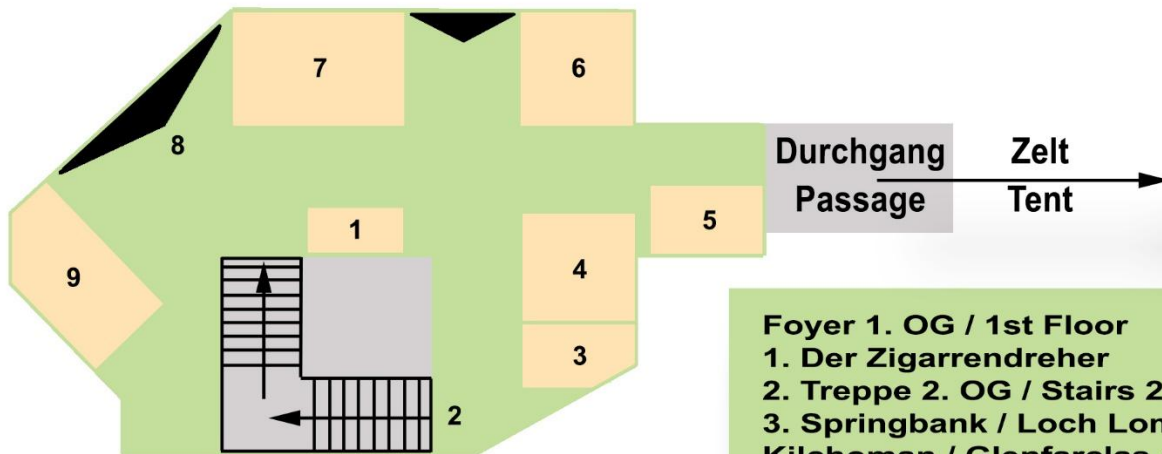

Lageplan / Site plan - The Whisky Fair Limburg 2025

Erdgeschoss / Ground floor

Clubebene / Club level

1. Alfred Prenzlows Writers` Tears
2. Kirsch - The House of Whiskies
3. The Whisky Warehouse No. 8
4. Kirsch - The House of Whiskies
5. Tastingraum I
6. Cask & Bottles
7. The Whisky Cask / Whisky`n`More
8. Scotland and Malts

Durchgang / Passage

1.2

Foyer ground floor

- 1.1 Eingang / Entrance
- 1.2 Eingang nur mit VVK-Tickets; geöffnet samstags von 11 - 14 Uhr / Entrance only with presale tickets; open Saturdays 11 a.m. - 2 p.m.
2. Westwood Whisky / Birkenhof Bennerei
3. Lady of the Glen
4. Wein & Whiskyshop Maintal
5. Colezionaremania di Tugui Ilie
6. Sierra Madre GmbH

Lageplan / Site plan - The Whisky Fair Limburg 2025

1. OG (Foyer & Zelt) / 1st. Floor (Foyer & Tent)

- Foyer 1. OG / 1st Floor**
1. Der Zigarrendreher
 2. Treppe 2. OG / Stairs 2nd Floor
 3. Springbank / Loch Lomond / Kilchoman / Glenfarclas / Glen Scotia
 4. & 5. Villa Konthor / The Nectar
 6. Saar Whisky
 7. Kammer Kirsch / Tomatin / Benriach / Glenglassaugh / Glendronach / Arran
 8. Eingang Große Halle / Entrance Great Hall
 9. The Whisky Fair