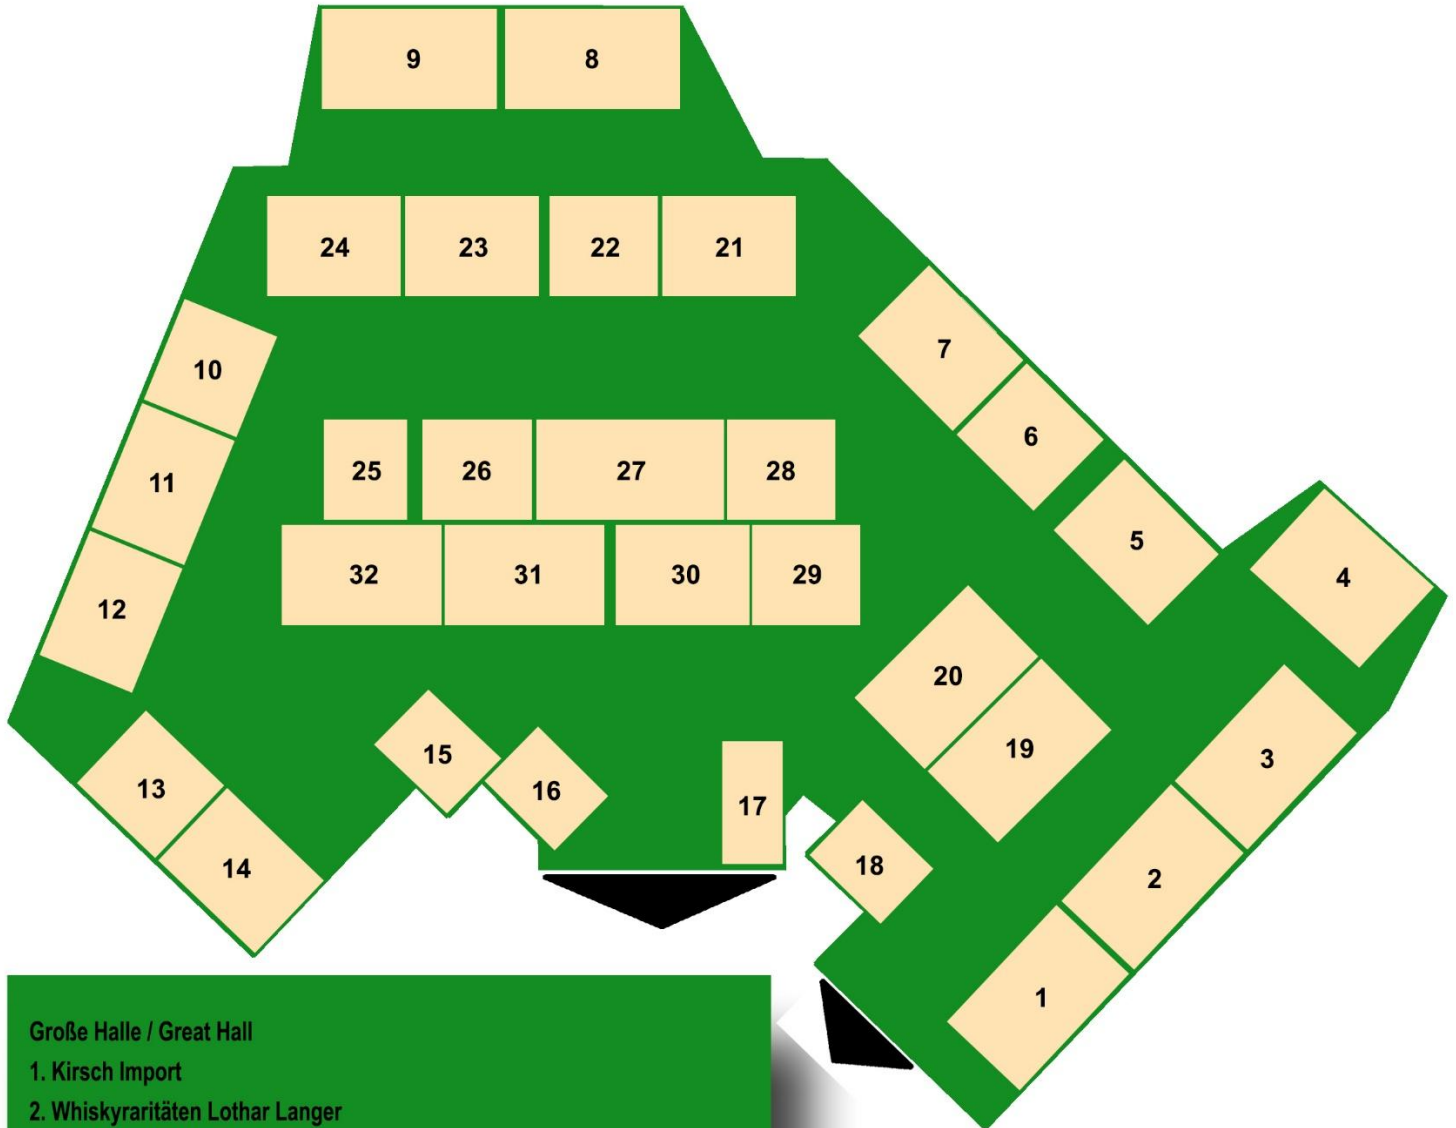

Lageplan / Site plan - The Whisky Fair Limburg 2025

1. OG (Große Halle) / 1st. Floor (Great Hall)

Große Halle / Great Hall

1. Kirsch Import
2. Whiskyraritäten Lothar Langer
3. Cadenhead's Whisky Market Cologne
4. Prineus GmbH / Lindores Abbey / Indri / Chichibu / Fable / Finn Thomson / J.G. Thomson / Single Cask Nation / Rossville Union / David Nicholson / Firkin / Daviess County
5. Krügers Whiskygalerie / WhiskyAuction.com / Maltbarn
6. Harry's Shop
7. Alambic Classique
8. Sansibar Whisky / High Coast Whisky / Absolutely Nuts Spirits
  C. Dully Selection / Shinanoya / Acla Selection / North Star Spirits
9. Edradour Distillery / Kirsch - The House of Whiskies
10. Whisky-Doris
11. The Whisky Cask / McNeill's Choice / Cooper's Choice
12. Whiskykeller Hailer / Berry Bros. Rudd
13. Whiskymax / Spirit & Cask Range / Tullibardine / Dun Bheagan / Ileach / Peat Cutter
14. Riegger's Selection / House of McCallum / El Ron del Artesano
15. Dornoch Castle & Distillery / Thompson Brothers / Enrico Gaddoni
16. Dutch Whisky Connection / World-Wide-Whisky
17. Ferrand Deutschland GmbH / Plantation Rum
18. WhiskyJason
19. Getränkewelt Weiser
20. Bremer Spirituosen Contor / Douglas Laing / Paul John
21. Scoma GmbH / Whisky Chamber
22. Highlander Inn / Chichibu Distillery
23. Rolf Kasper Spirituosen / Adelphi
24. Milano Whisky Festival s.r.l.
25. Whiskydestillerie „Blaue Maus“
26. Rum Company
27. Malts of Scotland / The Westfalian
28. Whisky Spirits
29. Jack Wiebers Whisky World
30. Bestwhisky / British Imports Sondheim / First Editions / Preston's Preston's
31. Alba Import / Bladnoch / Wolfburn / Kingsbarns
32. Feinkost Reifferscheid, Wein & Whisky / Ralf Hauer Distillery Romantic Rhine Collection