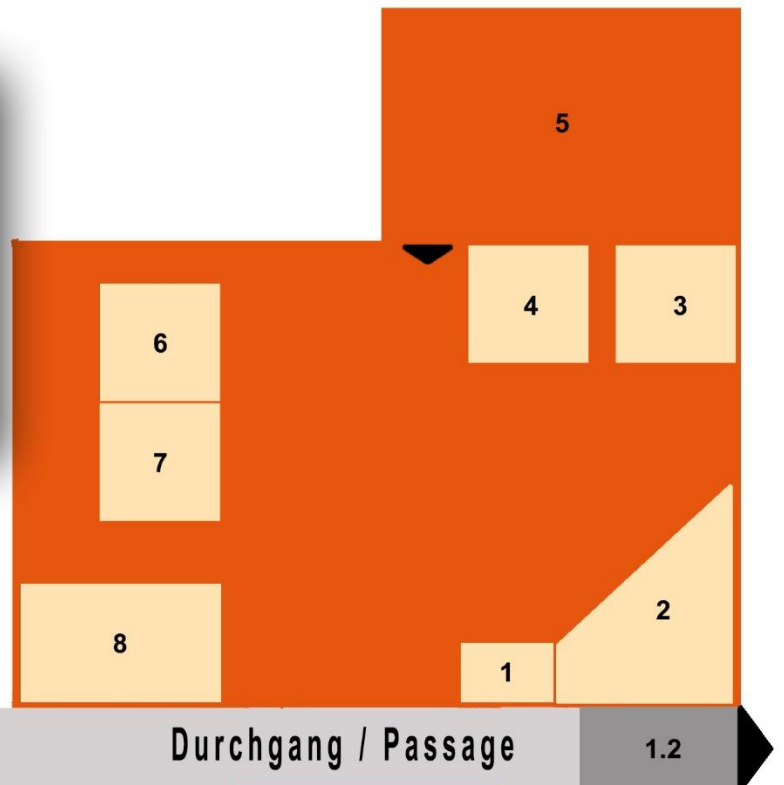

Lageplan / Site plan - The Whisky Fair Limburg 2025

Erdgeschoss / Ground floor

Clubebene / Club level

1. Alfred Prenzlows Writers` Tears
2. Kirsch - The House of Whiskies
3. The Whisky Warehouse No. 8
4. Kirsch - The House of Whiskies
5. Tastingraum I
6. Cask & Bottles
7. The Whisky Cask / Whisky`n`More
8. Scotland and Malts

Durchgang / Passage

1.2

Foyer ground floor

- 1.1 Eingang / Entrance
- 1.2 Eingang nur mit VVK-Tickets; geöffnet samstags von 11 - 14 Uhr / Entrance only with presale tickets; open Saturdays 11 a.m. - 2 p.m.
2. Westwood Whisky / Birkenhof Bennerei
3. Lady of the Glen
4. Wein & Whiskyshop Maintal
5. Colezionaremania di Tugui Ilie
6. Sierra Madre GmbH

Lageplan / Site plan - The Whisky Fair Limburg 2025

1. OG (Foyer & Zelt) / 1st. Floor (Foyer & Tent)

- Foyer 1. OG / 1st Floor**
1. Der Zigarrendreher
 2. Treppe 2. OG / Stairs 2nd Floor
 3. Springbank / Loch Lomond / Kilchoman / Glenfarclas / Glen Scotia
 4. & 5. Villa Konthor / The Nectar
 6. Saar Whisky
 7. Kammer Kirsch / Tomatin / Benriach / Glenglassaugh / Glendronach / Arran
 8. Eingang Große Halle / Entrance Great Hall
 9. The Whisky Fair

Lageplan / Site plan - The Whisky Fair Limburg 2025

2. Obergeschoss / 2nd Floor

- Blauer Saal / Blue Hall**
1. Brühler Whiskyhaus / A Dream of Scotland
 2. Spahns Scotch Warehouse
 3. Gastrobereich Georgs
 4. Chocolatier Andreas K. Vogel
 5. Liquid Treasures / Whiskybroker
 6. Rudder Ltd. Japan
 7. Perola GmbH - Fine Spirits
 8. EMILL / Scheibel Whisky Mühle
 9. Irish Whiskeys
 10. Whisky Arts