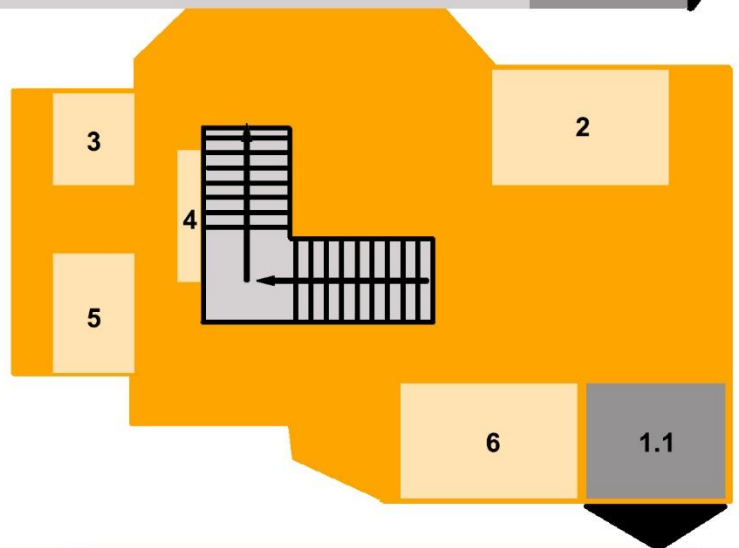

Foyer ground floor

- 1.1 Eingang / Entrance
- 1.2 Eingang nur mit VVK-Tickets; geöffnet samstags von 11 - 14 Uhr / Entrance only with presale tickets; open Saturdays 11 a.m. - 2 p.m.
2. Westwood Whisky / Birkenhof Bennerei
3. Lady of the Glen
4. Wein & Whiskyshop Maintal
5. Colezionaremania di Tugui Ilie
6. Sierra Madre GmbH