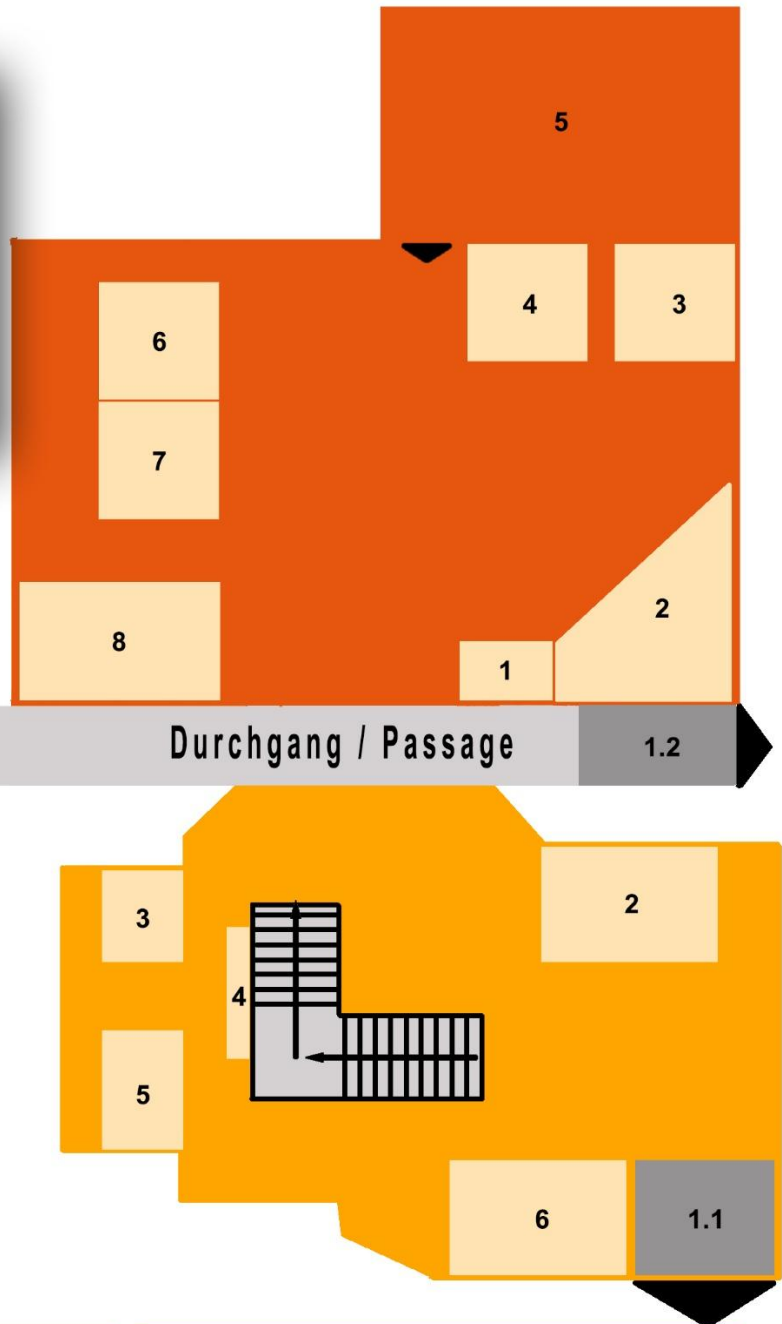

Lageplan / Site plan - The Whisky Fair Limburg 2025

Erdgeschoss / Ground floor

Clubebene / Club level

1. Alfred Prenzlows Writers` Tears
2. Kirsch - The House of Whiskies
3. The Whisky Warehouse No. 8
4. Kirsch - The House of Whiskies
5. Tastingraum I
6. Cask & Bottles
7. The Whisky Cask / Whisky`n`More
8. Scotland and Malts

Foyer ground floor

- 1.1 Eingang / Entrance
- 1.2 Eingang nur mit VVK-Tickets; geöffnet samstags von 11 - 14 Uhr / Entrance only with presale tickets; open Saturdays 11 a.m. - 2 p.m.
2. Westwood Whisky / Birkenhof Bennerei
3. Château Garreau Labastide d'Armagnac
4. Wein & Whiskyshop Maintal
5. Colezionaremania di Tugui Ilie
6. Sierra Madre GmbH

Lageplan / Site plan - The Whisky Fair Limburg 2025

1. OG (Foyer & Zelt) / 1st. Floor (Foyer & Tent)

- Foyer 1. OG / 1st Floor**
1. Der Zigarrendreher
 2. Treppe 2. OG / Stairs 2nd Floor
 3. Springbank / Loch Lomond / Kilchoman / Glenfarclas / Glen Scotia
 4. & 5. Villa Konthor / The Nectar
 6. Saar Whisky
 7. Kammer Kirsch / Tomatin / Benriach / Glenglassaugh / Glendronach / Arran
 8. Eingang Große Halle / Entrance Great Hall
 9. The Whisky Fair

Lageplan / Site plan - The Whisky Fair Limburg 2025

2. Obergeschoss / 2nd Floor

- Blauer Saal / Blue Hall**
1. Brühler Whiskyhaus / A Dream of Scotland
 2. Spahns Scotch Warehouse
 3. Gastrobereich Georgs
 4. Chocolatier Andreas K. Vogel
 5. Liquid Treasures / Whiskybroker
 6. Rudder Ltd. Japan
 7. Perola GmbH - Fine Spirits
 8. EMILL / Scheibel Whisky Mühle
 9. Irish Whiskeys
 10. Whisky Arts