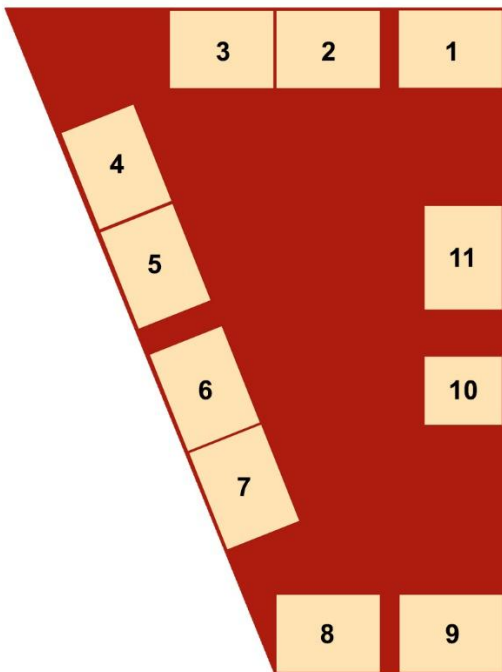

Lageplan / Site plan - The Whisky Fair Limburg 2025

Erdgeschoss / Ground floor

Clubebene / Club level

1. Alfred Prenzlows Writers` Tears
2. Kirsch - The House of Whiskies
3. The Whisky Warehouse No. 8
4. Kirsch - The House of Whiskies
5. Tastingraum I
6. Cask & Bottles
7. The Whisky Cask / Whisky`n`More
8. Scotland and Malts

Foyer ground floor

- 1.1 Eingang / Entrance
- 1.2 Eingang nur mit VVK-Tickets; geöffnet samstags von 11 - 14 Uhr / Entrance only with presale tickets; open Saturdays 11 a.m. - 2 p.m.
2. Westwood Whisky / Birkenhof Bennerei
3. Château Garreau Labastide d'Armagnac
4. Wein & Whiskyshop Maintal
5. Colezionaremania di Tugui Ilie
6. Sierra Madre GmbH

Lageplan / Site plan - The Whisky Fair Limburg 2025

1. OG (Foyer & Zelt) / 1st. Floor (Foyer & Tent)

- Foyer 1. OG / 1st Floor**
1. Der Zigarrendreher
 2. Treppe 2. OG / Stairs 2nd Floor
 3. Springbank / Loch Lomond / Kilchoman / Glenfarclas / Glen Scotia
 4. & 5. Villa Konthor / The Nectar
 6. Saar Whisky
 7. Kammer Kirsch / Tomatin / Benriach / Glenglassaugh / Glendronach / Arran
 8. Eingang Große Halle / Entrance Great Hall
 9. The Whisky Fair

Lageplan / Site plan - The Whisky Fair Limburg 2025

2. Obergeschoss / 2nd Floor

- Blauer Saal / Blue Hall**
1. Brühler Whiskyhaus / A Dream of Scotland
 2. Spahns Scotch Warehouse
 3. Gastrobereich Georgs
 4. Chocolatier Andreas K. Vogel
 5. Liquid Treasures / Whiskybroker
 6. Rudder Ltd. Japan
 7. Perola GmbH - Fine Spirits
 8. EMILL / Scheibel Whisky Mühle
 9. Irish Whiskeys
 10. Whisky Arts