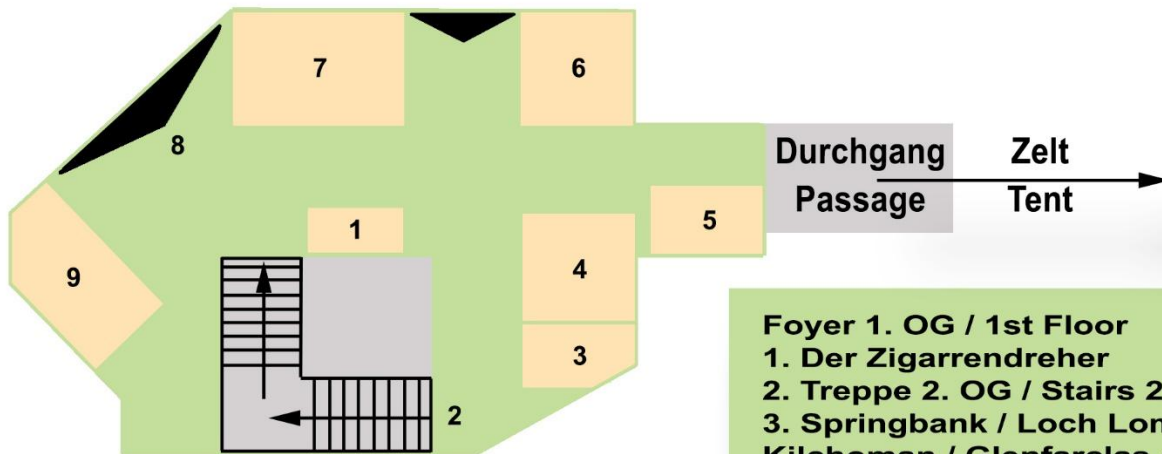

Lageplan / Site plan - The Whisky Fair Limburg 2025

Erdgeschoss / Ground floor

Clubebene / Club level

1. Alfred Prenzlows Writers` Tears
2. Kirsch - The House of Whiskies
3. The Whisky Warehouse No. 8
4. Kirsch - The House of Whiskies
5. Tastingraum I
6. Cask & Bottles
7. The Whisky Cask / Whisky`n`More
8. Scotland and Malts

Foyer ground floor

- 1.1 Eingang / Entrance
- 1.2 Eingang nur mit VVK-Tickets; geöffnet samstags von 11 - 14 Uhr / Entrance only with presale tickets; open Saturdays 11 a.m. - 2 p.m.
2. Westwood Whisky / Birkenhof Bennerei
3. Château Garreau Labastide d'Armagnac
4. Wein & Whiskyshop Maintal
5. Colezionaremania di Tugui Ilie
6. Sierra Madre GmbH

Lageplan / Site plan - The Whisky Fair Limburg 2025

1. OG (Foyer & Zelt) / 1st. Floor (Foyer & Tent)

- Foyer 1. OG / 1st Floor**
1. Der Zigarrendreher
 2. Treppe 2. OG / Stairs 2nd Floor
 3. Springbank / Loch Lomond / Kilchoman / Glenfarclas / Glen Scotia
 4. & 5. Villa Konthor / The Nectar
 6. Saar Whisky
 7. Kammer Kirsch / Tomatin / Benriach / Glenglassaugh / Glendronach / Arran
 8. Eingang Große Halle / Entrance Great Hall
 9. The Whisky Fair