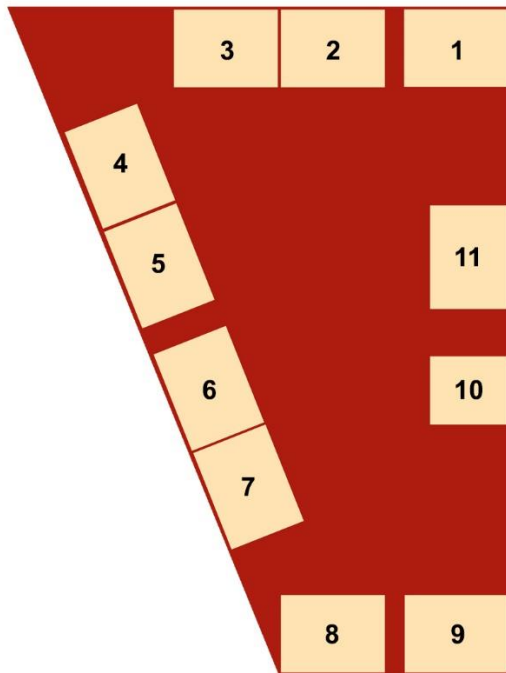

Lageplan / Site plan - The Whisky Fair Limburg 2024

Erdgeschoss / Ground floor

Clubebene / Club level

1. Alfred Prenzlöw Writers` Tears
2. Anam na h-Alba - The Soul of Scotland
3. The Whisky Warehouse No. 8
4. Kirsch - The House of Whiskies
5. Tastingraum I
6. Cask & Bottles
7. The Whisky Cask / Whisky`n`More
8. Scotland and Malts

Roter Saal / Red Hall

1. Grape of the Art / Armagnac.de / Distilled Grapes e.K.
2. Catawiki
3. Brühler Whiskyhaus / Whisky for Life / Michel Couvreur / A Dream of Scotland
4. Pinkernells Whisky Market / White Peak / Myken / Maximilian Gin
5. & 6. St. Kilian Distillers
7. Whiskyburg Wittlich
8. Hogshead Imports / Spheric Spirits GmbH
9. RhumAuction.Com / CognacAuction.Com
10. Whisky Corner Kiev / Whisky UA
11. Precious Liquors Pte Ltd Singapore / Delias Whiskyshop GmbH