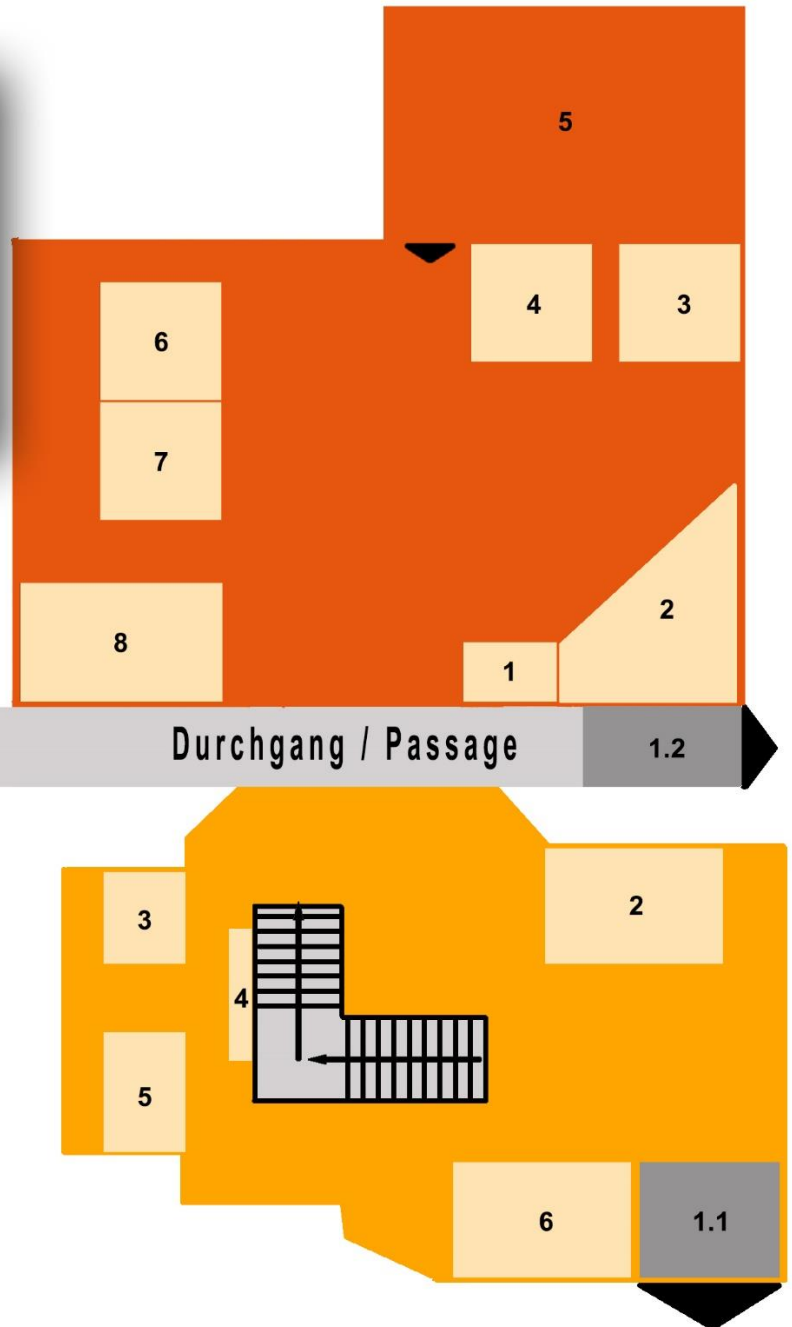

Foyer ground floor

- 1.1 Eingang / Entrance
- 1.2 Eingang nur mit VVK-Tickets; geöffnet samstags von 11 - 14 Uhr / Entrance only with presale tickets; open Saturdays 11 a.m. - 2 p.m.
2. Westwood Whisky / Birkenhof Bennerei
3. Cluaran Verlag
4. Wein & Whiskyshop Maintal
5. Colezionaremania di Tugui Ilie
6. Sierra Madre GmbH