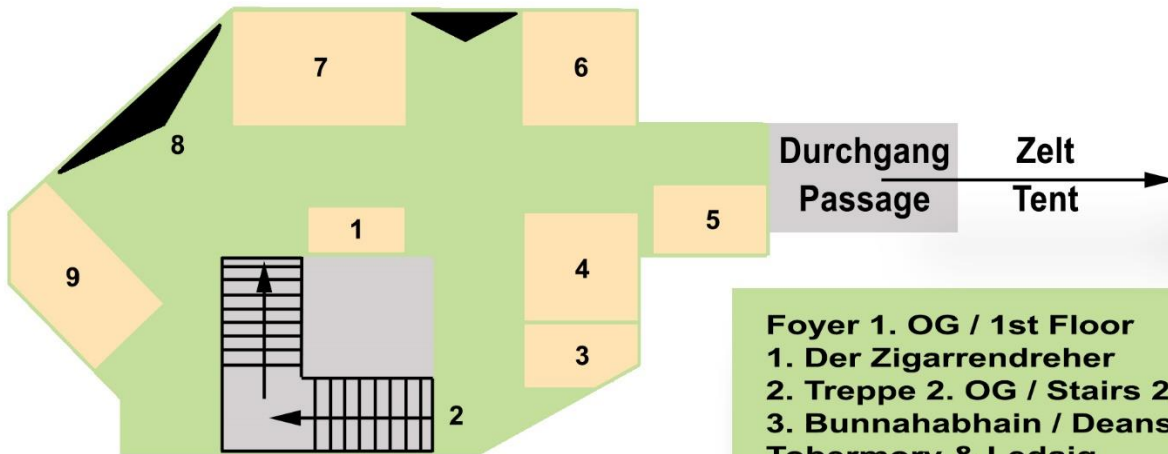

Lageplan / Site plan - The Whisky Fair Limburg 2023

1. OG (Foyer & Zelt) / 1st. Floor (Foyer & Tent)

1. **Foyer 1. OG / 1st Floor**
1. Der Zigarrendreher
  2. Treppe 2. OG / Stairs 2nd Floor
  3. Bunnahabhain / Deanston / Tobermory & Ledaig
  4. & 5. Villa Konthor / The Nectar
  6. Saar Whisky
  7. Kammer Kirsch / Tomatin / Benriach / Glenglassaugh / Glendronach / Arran
  8. Eingang Große Halle / Entrance Great Hall
  9. The Whisky Fair