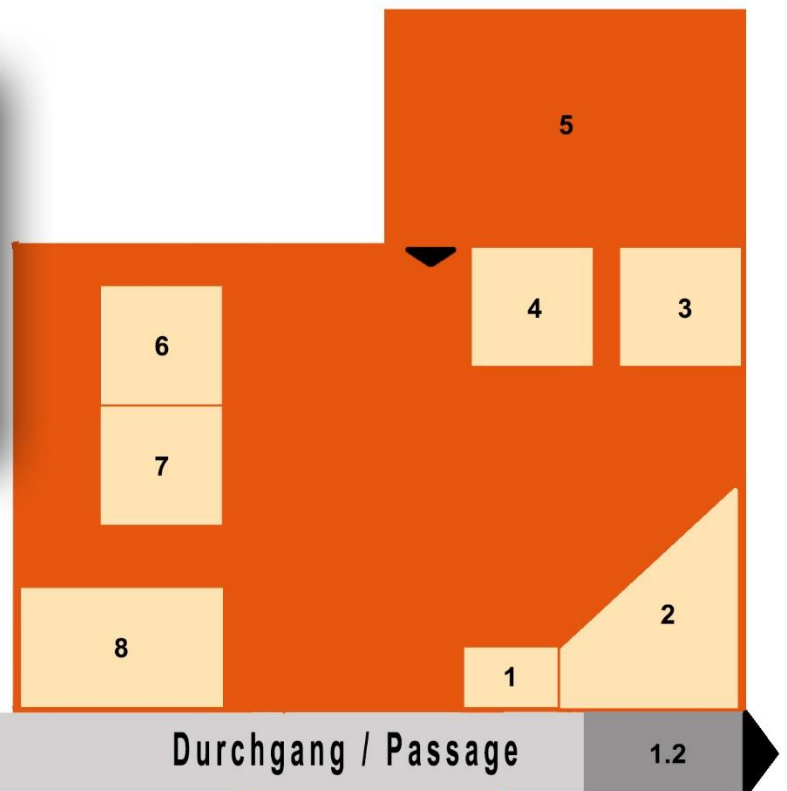

# Lageplan / Site plan - The Whisky Fair Limburg 2023

## Erdgeschoss / Ground floor

### Clubebene / Club level

1. Alfred Prenzlöw Writers` Tears
2. Anam na h-Alba - The Soul of Scotland
3. The Whisky Warehouse No. 8
4. Kirsch - The House of Whiskies
5. Tastingraum I
6. Die Whisky Kiste
7. The Whisky Cask / Whisky`n`More
8. Scotland and Malts

Durchgang / Passage

1.2