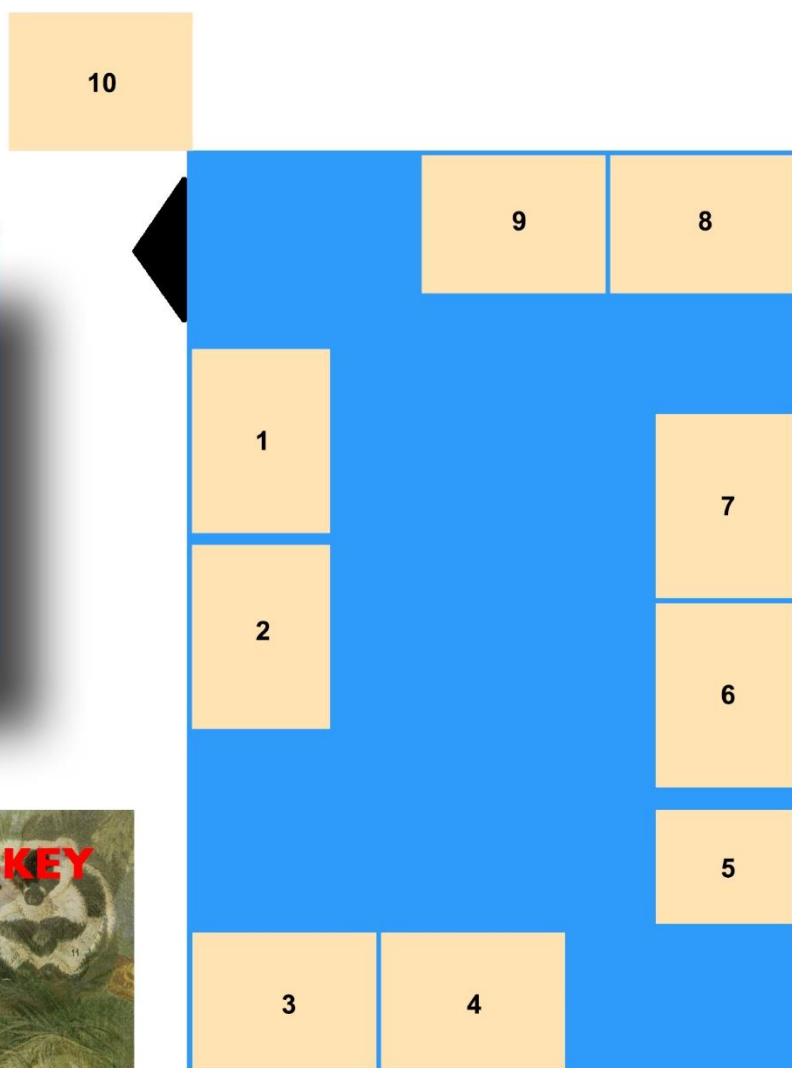

Lageplan / Site plan - The Whisky Fair Limburg 2023

2. Obergeschoss / 2nd Floor

1. **Blauer Saal / Blue Hall**
1. & 2. Whisky-in-Wiesbaden
  3. Gastrobereich Georgs
  4. Chocolatier Andreas K. Vogel
  5. Liquid Treasures / Acla Selection / Whiskybroker
  6. Rudder Ltd. Japan
  7. Campari / Glenfiddich / Glen Grant / The Balvenie
  8. EMILL / Scheibel Whisky Mühle
  9. Irish Whiskeys
  10. Whisky Arts

NG /NEW BOTTLING /NEW BO
The Whisky Fair

2023 / 2023 / 2023 / 2023 / 2023

Cooley

2001-2023 / 21 y.o. / 55,8% / 1 of 239 BOTTELS

Selling price: ~~309 €~~

Special Festival price 259 €