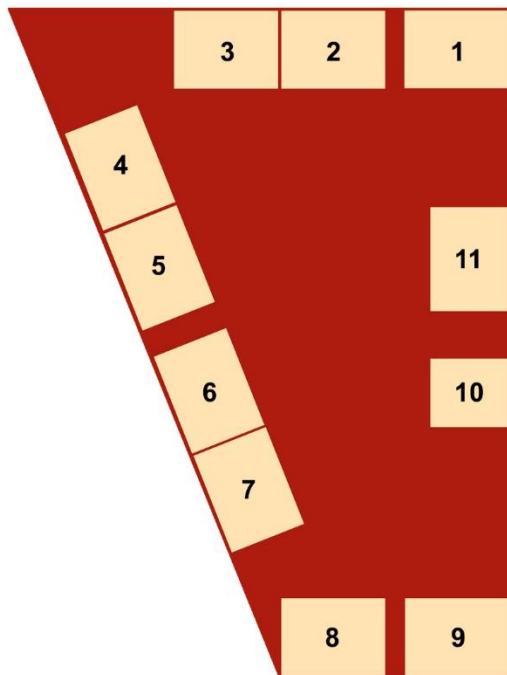

Lageplan / Site plan - The Whisky Fair Limburg 2023

Erdgeschoss / Ground floor

Clubebene / Club level

1. Alfred Prenzlöw Writers` Tears
2. Anam na h-Alba - The Soul of Scotland
3. The Whisky Warehouse No. 8
4. Kirsch - The House of Whiskies
5. Tastingraum I
6. Die Whisky Kiste
7. The Whisky Cask / Whisky`n`More
8. Scotland and Malts

Roter Saal / Red Hall

1. Grape of the Art / Armagnac.de / Distilled Grapes e.K.
2. Catawiki
3. Brühler Whiskyhaus / Whisky for Life / Michel Couvreur / A Dream of Scotland
4. Pinkernells Whisky Market / White Peak / Myken / Maximilian Gin
5. & 6. St. Kilian Distillers
7. Whiskyburg Wittlich
8. Hogshead Imports
9. Holzbunge Whisky Krüger
10. Whisky Corner Kiew
11. Precious Liquors Pte Ltd Singapore